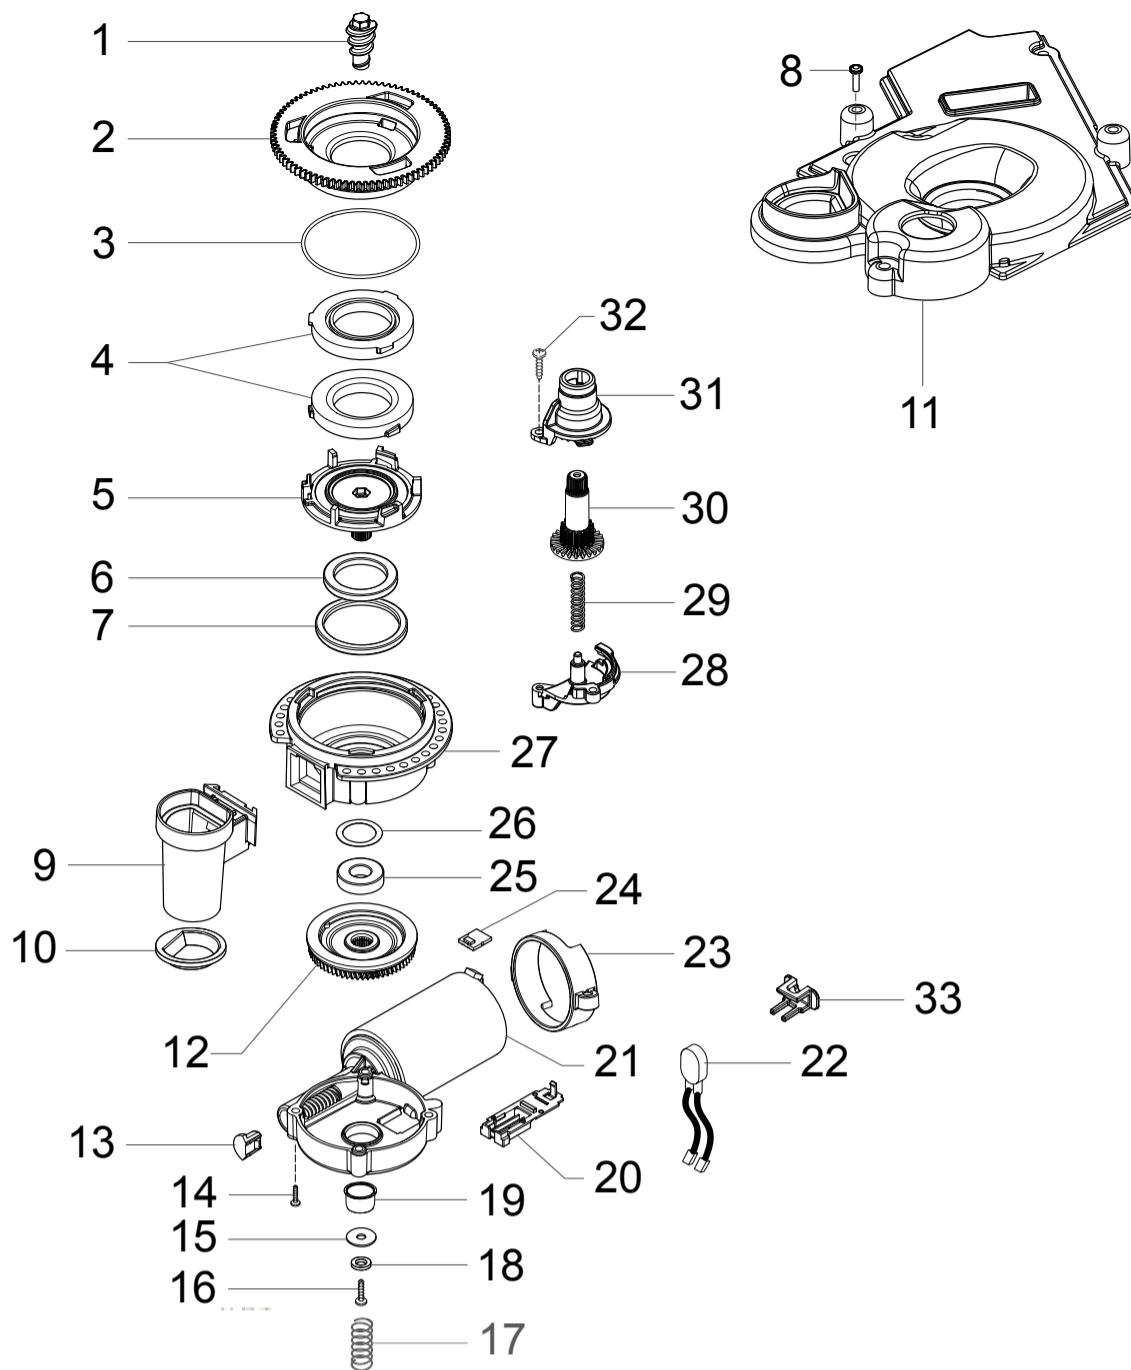

HD8852/01/09

Cod.10004217
Cod.10004235

POS	CODE	12NC	DESCRIPTION	NOTE	POS	CODE	12NC	DESCRIPTION	NOTE
01	11011205	996530005991	TEA ZAMA INCREASE SCREW GRINDER						
02	149198250	996530017951	BLK UPPER COFFEEGRINDER GRINDER SUPPORT						
03	140328960	996530013577	OR ORM 0530-15 NBR FDA						
04	146520100	996530016342	BAKED CLAY GRINDER 48X28						
05	149198350	996530017952	BLK LOWER COFFEEGRINDER GRINDER SUPPORT						
06	123030300	996530011183	AXIAL BEARING EKKO 342.35252						
07	140360500	996530013597	FELT RING 45,4X39,4X4						
08	12000450	996530007819	SCREW TCB TORX 10 3,5X12 PLAST.ZN-N						
09	11026355	996530068049	BLK GROUND COFF.OUTLET CONVEYOR V4 ASSY.						
10	11030459	996530072511	GRY GROUND COFFEE CONT.LOWER SEAL SMART1						
11	11023063	996530007569	COFFEE GRINDER SOUNDPROOFING COVER MDS						
12	226000300	996530029609	GEAR SX Z=38 FOR GRINDER MOTION ASSY.						
13	149214800	996530018139	MC V3 MOD=1,25 WORM SCREW CENTRING CAP						
14	129661702	996530012992	SCREW TCB TORX 3,5X30 PLAST.ZN-B						
15	128381902	996530012375	STEEL FLAT WASHER DI=4,3 DE=14 SP=1,5						
16	129574802	996530012928	SCREW TCB TORX 20 M4X30 ZN-B						
17	11000597	996530000376	COFFEE GRINDER SUPPORT SPRING P124						
18	128310402	996530012341	GALV.WASHER UNI 8842 A4						
19	11002873	996530001389	INSULATOR BUSH FOR GRINDER MOTOR P124						
20	149199050	996530017963	BLK SENSOR SUPPORT FOR COF.GRINDER MOTOR						
21	11000513	996530000317	MOTOR COFFEEGRINDER V3.1 230V ASSY.						
22	17800040	996530009633	2POLES CONNECTOR GRINDER MOTOR MDS UL						
23	11000194	996530000115	BLACK COFFEEGRINDER MOTOR SUPPORT P124						
24	181540900	996530022784	ELECTR.BOARD WITH SENSOR HAL506 SF-K						
25	123030200	996530011182	RADIAL BEARING 61900.2RS1						
26	128381800	996530012374	STEEL CRINKLE WASHER 21,8X14X0,25						
27	142905450	996530015258	BLK UPPER BODY WITH COFFEE GROUND OUTLET						
28	11002613	996530001314	LOWER COFFEEGRINDER GEAR SUPPORT P124						
29	11002572	996530001308	COFFEEGRINDER REGULATION SPRING P124						
30	11003784	996530001907	COFFEE GRINDING ADJUSTMENT GEAR P0049						
31	11002508	996530001296	UPPER COFFEEGRINDER GEAR SUPPORT P124						
32	129914002	996530013165	SCREW TCB TORX 10 3,5X16 PLAST.ZN-B						
33	17001921	996530072477	BLK WIRING FIX INSERT FOR GRINDER BOARD						
	11023062	996530067517	GEN.COFFEE GRINDER MOTOR MDS ASSY.	230V					

ENERGICA FOCUS

TABLE 7/8