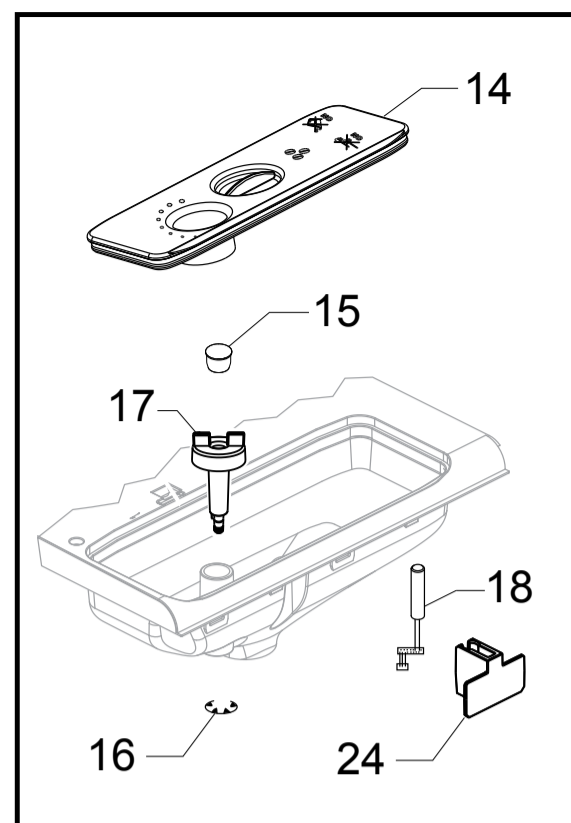

HD8852/01/09

Cod.10004217
Cod.10004235

POS	CODE	12NC	DESCRIPTION	NOTE	POS	CODE	12NC	DESCRIPTION	NOTE
01	11023037	996530007552	NAT/GREY WATER CONTAINER MDS ASSY.						
02	11023155	996530007587	BLACK WATER CONTAINER HANDLE MDS						
03	140328461	996530013571	OR ORM 0190-10 EPDM						
04	224640200	996530029115	WHITE WATER CONTAINER EXT.FILTER ASSY.	WITH PART.N°03					
05	140324362	996530013507	OR ORM 0060-30 SILICONE						
06	126764718	996530011626	SS WATER CONTAINER VALVE SPRING						
07	147660562	996530016894	GREY PISTON FOR WATER CONTAINER VALVE						
08	11023038	996530007553	NAT/GREY WATER CONTAINER LID MDS						
09	0701.031.150	996530044417	GREY WATER VALVE GACO DIM 14 SEAL COVER						
10	145842900	996530015823	NBR WATER CONT.VALVE GACO DIM14 SEAL						
11	0701.014.150	996530044404	GREY WATER VALVE GACO DIM 14 SEAL CONT.						
12	140320461	996530013446	OR ORM 0080-20 TERMOIL						
13	129535721	996530012898	SCREW TSP TORX 10 AB 3,5X9,5 SHEET SS						
14	11023044	996530007557	NAT/GRY BEAN COF.CONT.LID S/SCR.MDS ASSY						
15	149213059	996530018116	GREY CAP FOR KNOBS BEAN CONTAINER						
16	120350604	996530010768	SHAFT 6 UNI 7434						
17	11022951	996530007508	BLACK GRIND.ADJUSTMENT KNOB MDS						
18	11022924	996530007493	5POLES CONNECTOR MC SENSORS MDS UL						
19	11023025	996530007543	SS DRIP TRAY GRATE MDS						
20	17000147	996530066732	BLACK GRATE SEAL V3 MYB9/H-P						
21	11023030	996530007545	BLACK DRIP TRAY COVER MDS						
22	17001492	996530072594	BLACK DRIP TRAY MDS/P ASSY.						
23	17000001	996530009554	RED FLOAT FOR DRIP TRAY MDS						
24	17000204	996530067529	BLACK REED SENSOR SUPPORT MDS						

ENERGICA FOCUS

TABLE 4/8