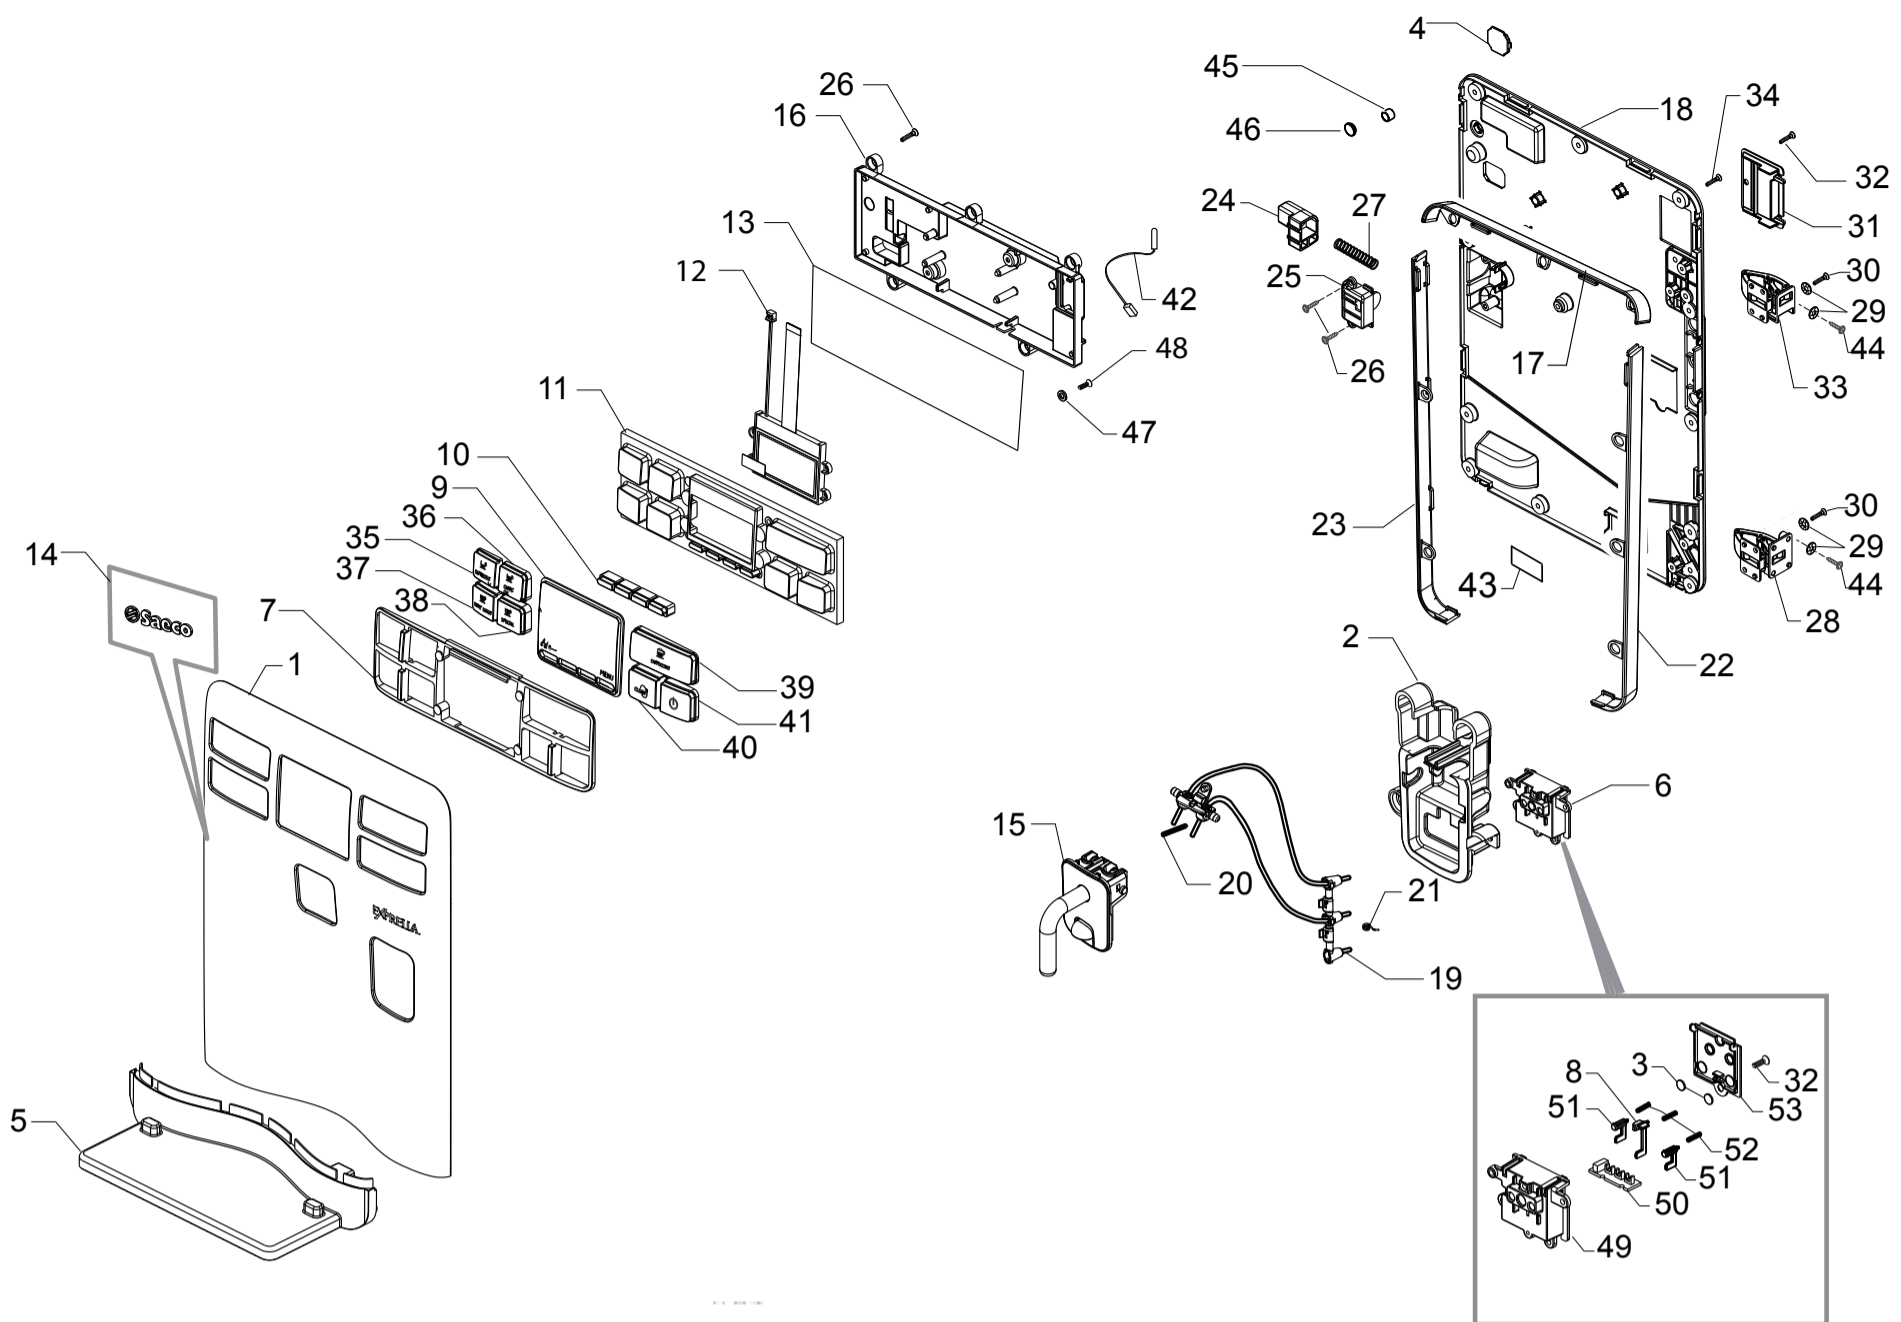

HD8852/01/09

Cod.10004217
Cod.10004235