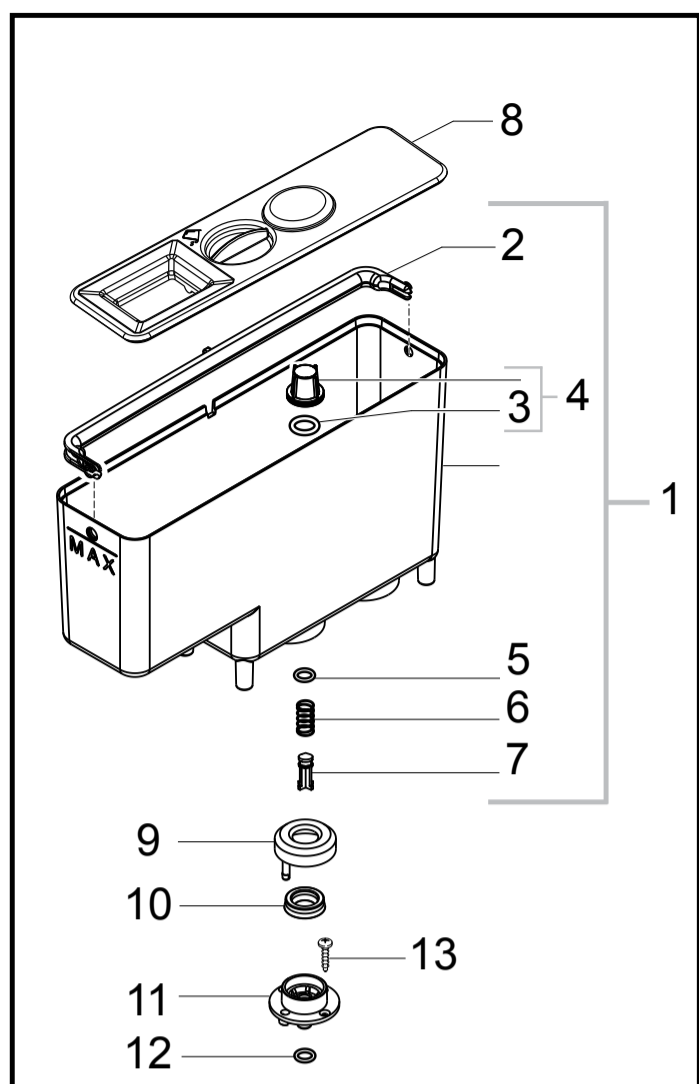

HD8852/01/09

Cod.10004217
Cod.10004235

POS	CODE	12NC	DESCRIPTION	NOTE	POS	CODE	12NC	DESCRIPTION	NOTE
01	11023037	996530007552	NAT/GREY WATER CONTAINER MDS ASSY.						
02	11023155	996530007587	BLACK WATER CONTAINER HANDLE MDS						
03	140328461	996530013571	OR ORM 0190-10 EPDM						
04	224640200	996530029115	WHITE WATER CONTAINER EXT.FILTER ASSY.	WITH PART.N°03					
05	140324362	996530013507	OR ORM 0060-30 SILICONE						
06	126764718	996530011626	SS WATER CONTAINER VALVE SPRING						
07	147660562	996530016894	GREY PISTON FOR WATER CONTAINER VALVE						
08	11023038	996530007553	NAT/GREY WATER CONTAINER LID MDS						
09	0701.031.150	996530044417	GREY WATER VALVE GACO DIM 14 SEAL COVER						
10	145842900	996530015823	NBR WATER CONT.VALVE GACO DIM14 SEAL						
11	0701.014.150	996530044404	GREY WATER VALVE GACO DIM 14 SEAL CONT.						
12	140320461	996530013446	OR ORM 0080-20 TERMOIL						
13	129535721	996530012898	SCREW TSP TORX 10 AB 3,5X9,5 SHEET SS						
14	11023044	996530007557	NAT/GRY BEAN COF.CONT.LID S/SCR.MDS ASSY						
15	149213059	996530018116	GREY CAP FOR KNOBS BEAN CONTAINER						
16	120350604	996530010768	SHAFT 6 UNI 7434						
17	11022951	996530007508	BLACK GRIND.ADJUSTMENT KNOB MDS						
18	11022924	996530007493	5POLES CONNECTOR MC SENSORS MDS UL						
19	11023025	996530007543	SS DRIP TRAY GRATE MDS						
20	17000147	996530066732	BLACK GRATE SEAL V3 MYB9/H-P						
21	11023030	996530007545	BLACK DRIP TRAY COVER MDS						
22	17001492	996530072594	BLACK DRIP TRAY MDS/P ASSY.						
23	17000001	996530009554	RED FLOAT FOR DRIP TRAY MDS						
24	17000204	996530067529	BLACK REED SENSOR SUPPORT MDS						

ENERGICA FOCUS

TABLE 4/8