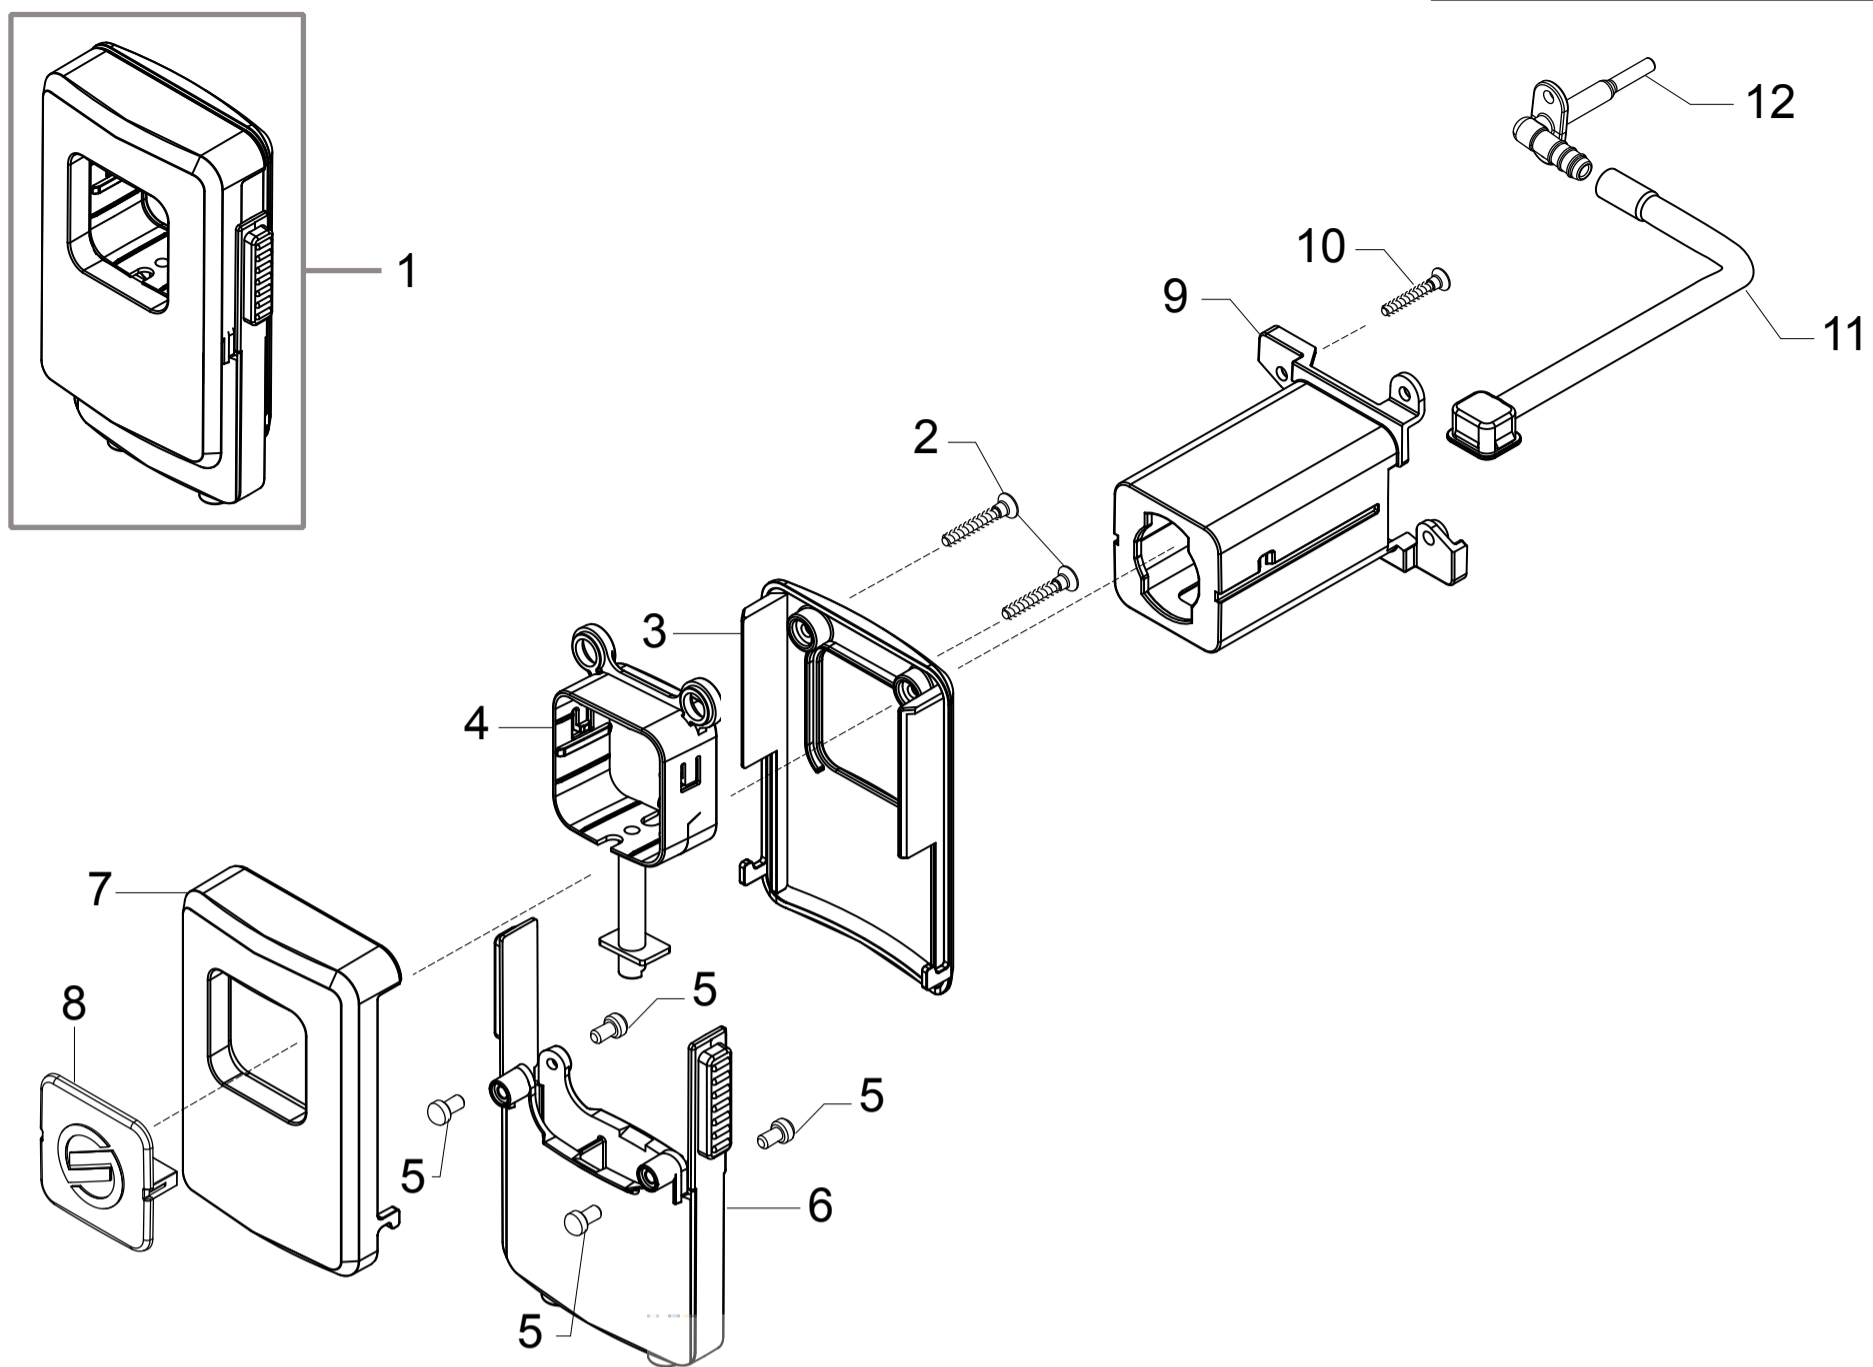

ENERGICA FOCUS

HD8852/01/09

Cod.10004217  
Cod.10004235

POS	CODE	12NC	DESCRIPTION	NOTE	POS	CODE	12NC	DESCRIPTION	NOTE
01	11031150	996530072714	CHROM.COFFEE DISPENSER MDS/P ASSY. WITH PART. N°02 - 03 - 04 - 05 - 06 - 07						
02	12000450	996530007819	SCREW TCB TORX 10 3,5X12 PLAST.ZN-N						
03	11013001	996530006579	BLACK REAR COVER COFFEE DISPENSER MYB9						
04	17002177	996530073046	BLK COFFEE DISPENSER INNER BODY V3 MYB9						
05	11013085	996530006614	WHITE COFFEE DISPENSER SLIDER MYB9						
06	17001560	996530072722	BLK EXT.MOBILE PART COF.DISPENSER MDS/P						
07	11029584	996530072727	CHROM.FRONT COVER COFFEE DISPENSER MDS/P						
08	11029589	996530072738	BLK COFF.DISPENS.SUPP.CAP S/SCR.MDS/P						
09	11030074	996530072734	CHROM.COFFEE DISPENSER SUPPORT MDS/P						
10	12000897	996530007953	SCREW TCB TORX 10 3,5X20 PLAST.SS						
11	17001536	996530072744	BLACK COFFEE DISPENSER TUBE MDS/P						
12	11013364	996530006752	BLACK DISPENSER COFF.INLET CONNECT.MYB9						