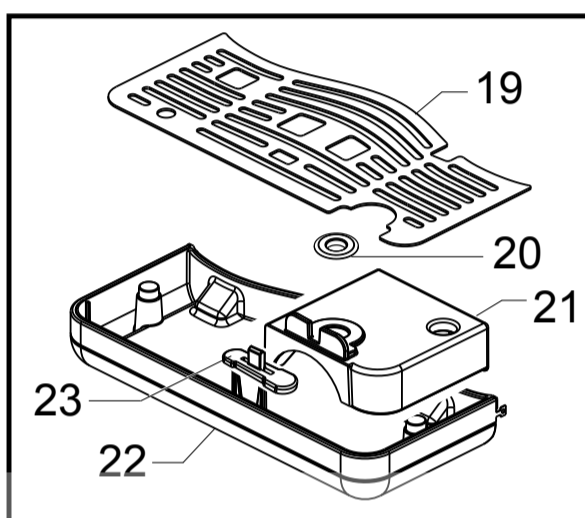

HD8852/01/09

Cod.10004217
Cod.10004235

POS	CODE	12NC	DESCRIPTION	NOTE	POS	CODE	12NC	DESCRIPTION	NOTE
01	11023037	996530007552	NAT/GREY WATER CONTAINER MDS ASSY.						
02	11023155	996530007587	BLACK WATER CONTAINER HANDLE MDS						
03	140328461	996530013571	OR ORM 0190-10 EPDM						
04	224640200	996530029115	WHITE WATER CONTAINER EXT.FILTER ASSY.	WITH PART.N°03					
05	140324362	996530013507	OR ORM 0060-30 SILICONE						
06	126764718	996530011626	SS WATER CONTAINER VALVE SPRING						
07	147660562	996530016894	GREY PISTON FOR WATER CONTAINER VALVE						
08	11023038	996530007553	NAT/GREY WATER CONTAINER LID MDS						
09	0701.031.150	996530044417	GREY WATER VALVE GACO DIM 14 SEAL COVER						
10	145842900	996530015823	NBR WATER CONT.VALVE GACO DIM14 SEAL						
11	0701.014.150	996530044404	GREY WATER VALVE GACO DIM 14 SEAL CONT.						
12	140320461	996530013446	OR ORM 0080-20 TERMOIL						
13	129535721	996530012898	SCREW TSP TORX 10 AB 3,5X9,5 SHEET SS						
14	11023044	996530007557	NAT/GRY BEAN COF.CONT.LID S/SCR.MDS ASSY						
15	149213059	996530018116	GREY CAP FOR KNOBS BEAN CONTAINER						
16	120350604	996530010768	SHAFT 6 UNI 7434						
17	11022951	996530007508	BLACK GRIND.ADJUSTMENT KNOB MDS						
18	11022924	996530007493	5POLES CONNECTOR MC SENSORS MDS UL						
19	11023025	996530007543	SS DRIP TRAY GRATE MDS						
20	17000147	996530066732	BLACK GRATE SEAL V3 MYB9/H-P						
21	11023030	996530007545	BLACK DRIP TRAY COVER MDS						
22	17001492	996530072594	BLACK DRIP TRAY MDS/P ASSY.						
23	17000001	996530009554	RED FLOAT FOR DRIP TRAY MDS						
24	17000204	996530067529	BLACK REED SENSOR SUPPORT MDS						

ENERGICA FOCUS

TABLE 4/8