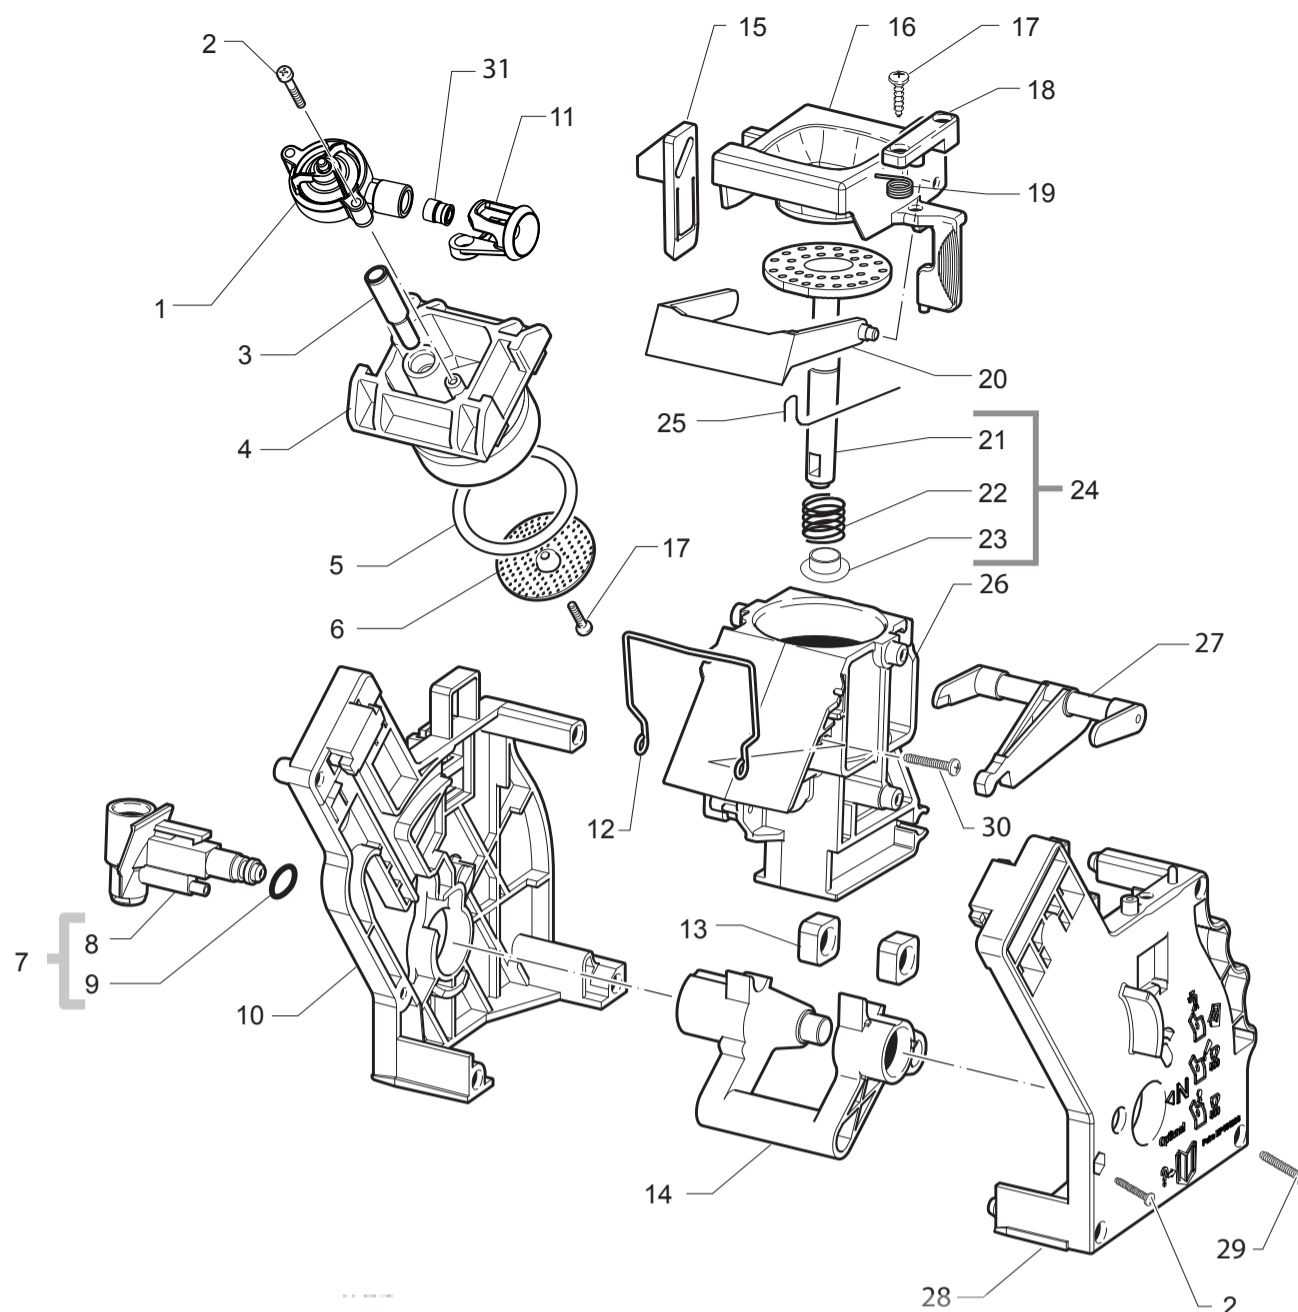

SUP038

Cod. 11012810

POS	CODE	12NC	DESCRIPTION	NOTE	POS	CODE	12NC	DESCRIPTION	NOTE
01	11010660	996530005823	SBS VALVE STD ASSY.						
02	12000550	996530007838	SCREW TCB TORX 10 3X25 PLAST.SS						
03	11009276	996530005372	BLK COUNTER PISTON TUBE BREW UNIT S0053						
04	11001840	996530001046	BLACK COUNTER PISTON BREW UNIT 8GR.P124						
05	NM01.044	996530059406	OR ORM 0320-40 SILICONE PTFE/FDA						
06	9161.268	996530050709	PERCOLATOR DE=35,8 ELFO						
07	20000440	996530009825	BLACK WATER INLET SLEEVE BREW UNIT ASSY.						
08	9161.064.050	996530050488	BLACK WATER INLET SLEEVE BREW UNIT ROYAL						
09	NM02.007	996530059441	OR 2025 IN TERMOIL						
10	9161.375.050	996530050832	BLACK BREW UNIT REAR PLATE SMART						
11	145899250	996530016147	BLK COFFEE CONNECTION BREW UNIT P124						
12	11001556	996530000898	SS BREW UNIT SPRING H=49 SMART						
13	9161.094.050	996530050539	BLACK BREW UNIT DRILLED BLOCK						
14	9161.066.050	996530050492	BLACK BREW UNIT ELBOW SHAFT M5000						
15	9161.373.050	996530050827	BLACK BREW UNIT COUPLING PLATE SMART						
16	149261350	996530018241	BLACK HOPPER DOSER BREW UNIT SMART1						
17	12000895	996530007951	SCREW TSP TORX 10 3X10 PLAST.SS						
18	9161.374.050	996530050829	BLK BREWUNIT HOPPER BLOCKING PLATE SMART						
19	9161.378	996530050838	SS HOPPER SPRING FOR BREW UNIT SMART						
20	11004161	996530002096	BLACK SCRAPER FOR BREW UNIT M5000						
21	11003077	996530001451	BLK BREW UNIT INTEGRAL PISTON 8GR.ASSY.						
22	9161.198	996530050627	SS.8GR.BREW UNIT PISTON SPRING						
23	9161.191	996530050618	WHITE 8GR.-12GR.BREW UNIT PISTON BUSH						
24	11023086	996530007577	BLK 8GR.BREW UNIT NTEGR.PISTON GEN.ASSY.						
25	9161.046	996530050455	SS SCRAPER SPRING FOR BREW UNIT						
26	11003075	996530001448	BLACK COFFEE CONTAINER BREW UNIT P124						
27	11003078	996530001452	BLACK CONNECTING ROD BREW UNIT 8GR.						
28	11005920	996530003228	BLACK BREW UNIT FRONT PLATE S/SCR.SMART						
29	12000897	996530007953	SCREW TCB TORX 10 3,5X20 PLAST.SS						
30	129912521	996530013148	SCREW TCB TORX 10 3,5X14 PLAST.SS						
31	145857962	996530016004	BLACK COFFEE CONNECTOR INSERT SEAL P124						
	11012810	996530006525	BLACK BREW UNIT 8GR.SBS MYB9						