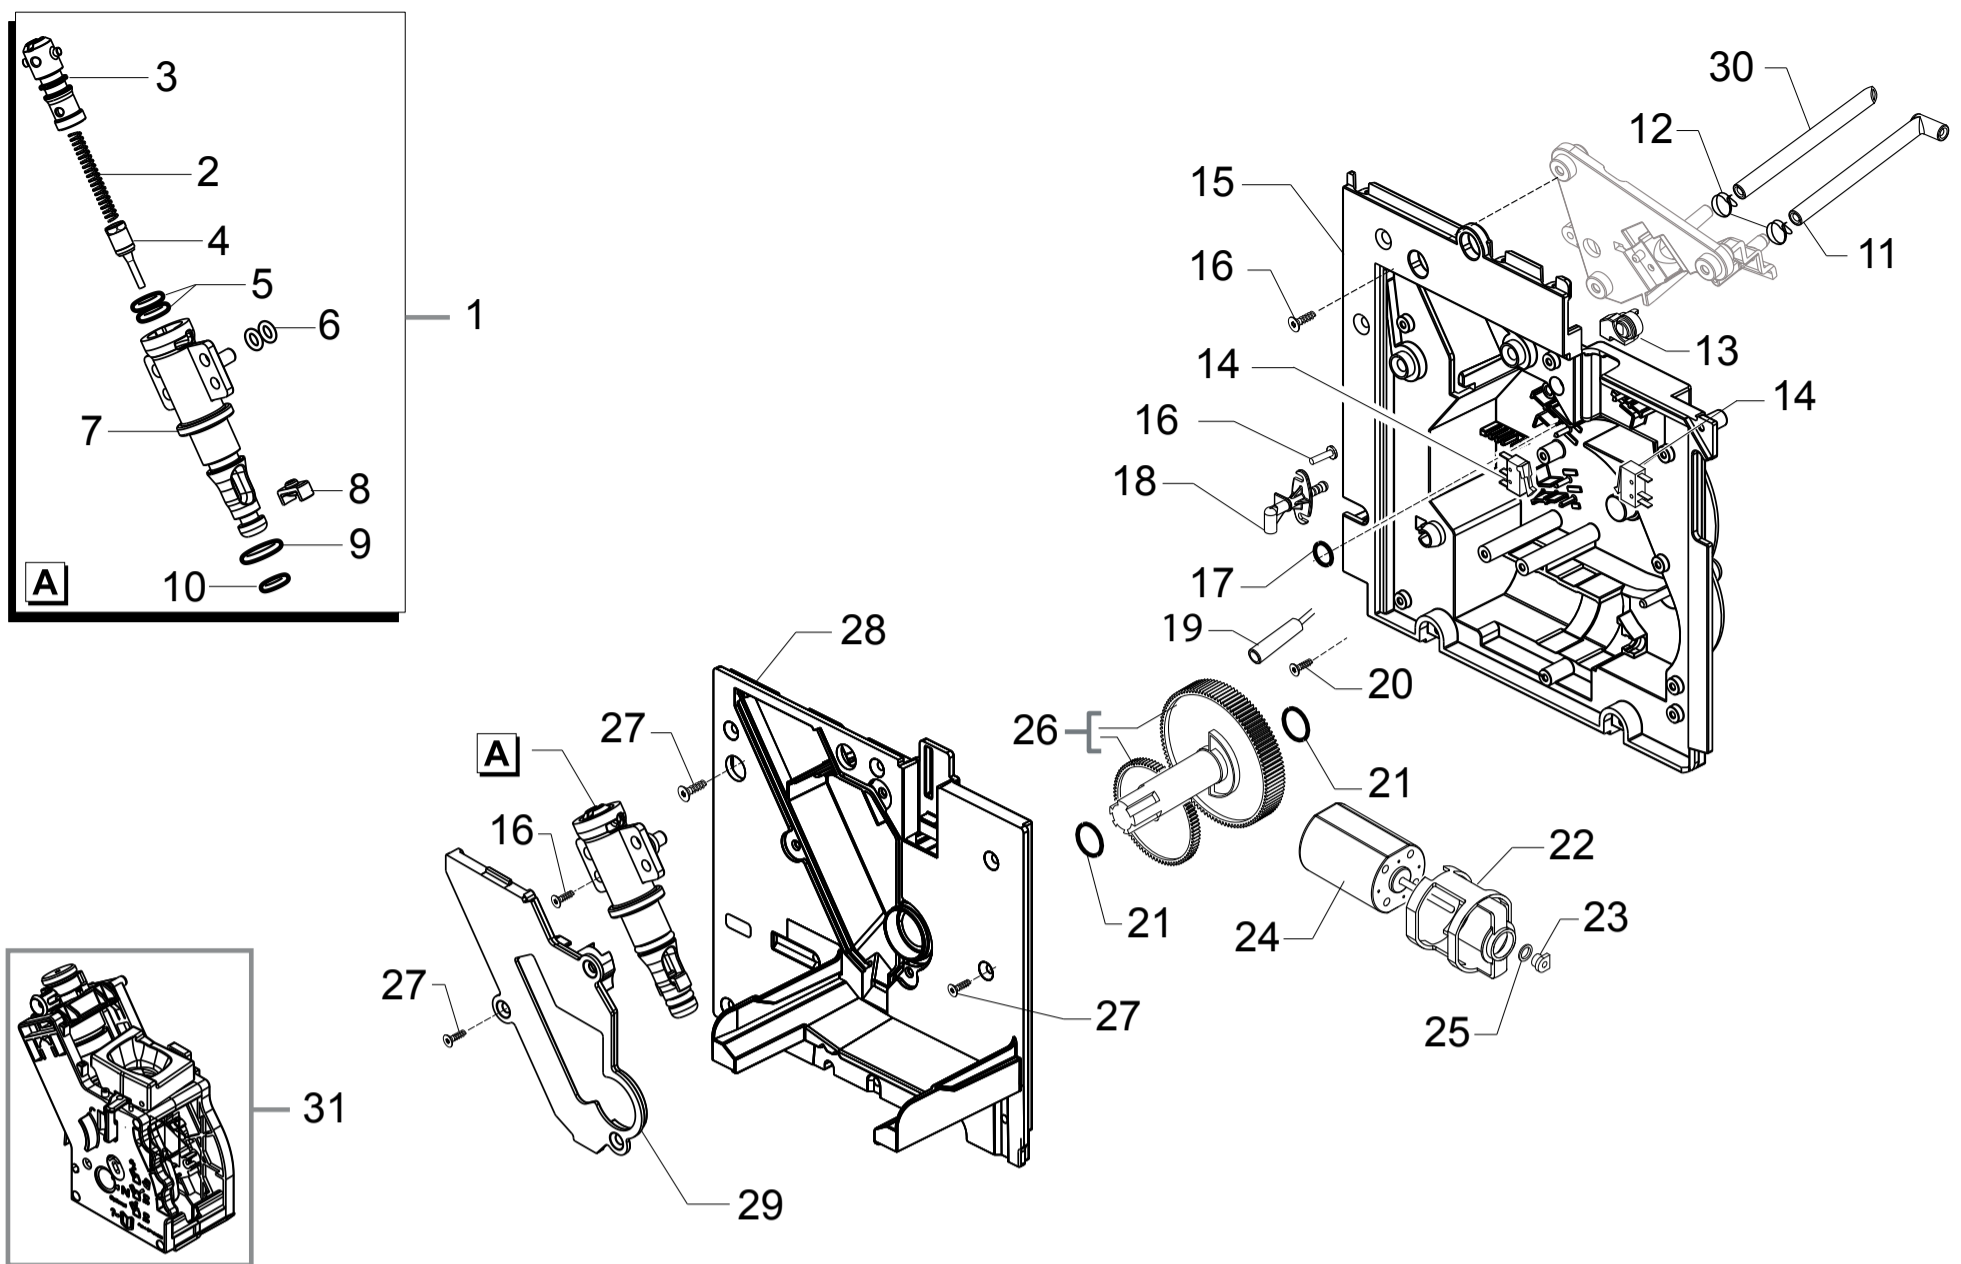

HD8852/01/09

Cod.10004217
Cod.10004235

POS	CODE	12NC	DESCRIPTION	NOTE	POS	CODE	12NC	DESCRIPTION	NOTE
01	11005060	996530002717	PIN V2 FOR BOILER P119 ASSY.						
02	9011.132	996530048874	SS SPRING FOR PIN						
03	11003820	996530001932	BLACK CAP V2 FOR PIN BOILER P119						
04	11009019	996530005183	TEA/BRASS PISTON L=20,9 ASSY.						
05	140324459	996530013508	OR ORM 0060-20 SILICONE PTFE/FDA						
06	140328059	996530013564	OR 2015 SILICONE PTFE/FDA						
07	11003801	996530001926	NAT.PIN V2 FOR BOILER P119						
08	11005099	996530002747	NATURAL CURSOR V2 FOR BOILER P119						
09	NM01.035	996530059399	OR ORM 0090-20 SILICONE						
10	NM01.057	996530059419	OR ORM 0050-20 IN SILICONE						
11	11012337	996530006375	WATER DRAIN CONNECTOR MYB9						
12	NV99.087	996530059836	BAND D=11/11,6						
13	11013514	996530006796	BLACK MOUNTING PLATE COVER SEAL MYB9						
14	NE05.038	996530058869	MICROSWITCH SAIA XCG5-81-P5						
15	11023064	996530007571	BLACK MOUNTING PLATE WITH PIN MDS ASSY.						
16	12000450	996530007819	SCREW TCB TORX 10 3,5X12 PLAST.ZN-N						
17	140325462	996530013526	OR ORM 0070-20 SILICONE						
18	11023055	996530007566	BLACK STEAM BLOWDOWN 90° CONNECTOR MDS						
19	11003661	996530001819	REED SENSOR MK3-1A66-BV16451						
20	129913902	996530013164	SCREW TCB TORX 10 3X12 PLAST.ZN-B						
21	9161.132	996530050569	MYLAR WASHER FOR RATIOMOTOR						
22	9121.044	996530049896	ANTIVIBRATION FOR MOTOR						
23	9121.046	996530049898	BRONZE SINTERED BUSH FOR MOTOR RATIOMOT.						
24	11005214	996530002796	MOTOR FOR RATIOMOTOR P124 ASSY.						
25	148380200	996530017424	BAKELIZZATE WASHER D=5,5						
26	20000900	996530009913	SPARES KIT GEARS FOR RATIOMOTOR V2						
27	12001860	996530072411	SCREW TSP TORX 10 3,5X14 PLAST.SS						
28	17000049	996530068009	BLACK COVER MOUNTING PLATE MDS						
29	142856550	996530015064	BLACK COVER FOR BOILER VAIN P119						
30	JS01.022	996530057357	SILICONE TUBE 5X10 60SH	IN ROLL					
31	11012810	996530006525	BLACK BREW UNIT 8GR.SBS MYB9 SEE EXPL.CODE E90071 NEXT PAGE